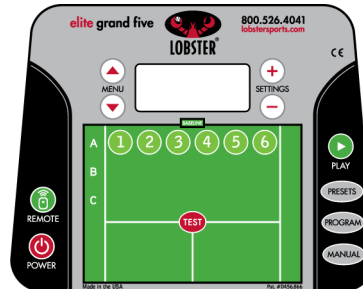

elevation electronic, 0-50 degrees

spin top, back

court time 4-8 hrs

power rechargeable battery

fast charger standard

weight 44 lbs

elite grand five

Enhance your game exponentially with twelve pre-installed drills.