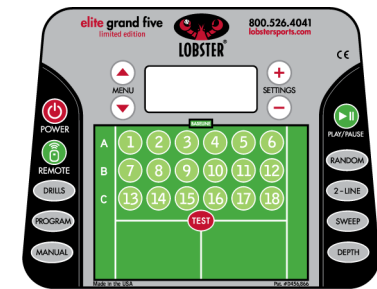

elevation electronic, 0-50 degrees

spin top, back

court time 4-8 hrs

power rechargeable battery

fast charger standard

weight 44 lbs

elite grand five le

Program custom drills on the most advanced portable tennis ball machine in the world.